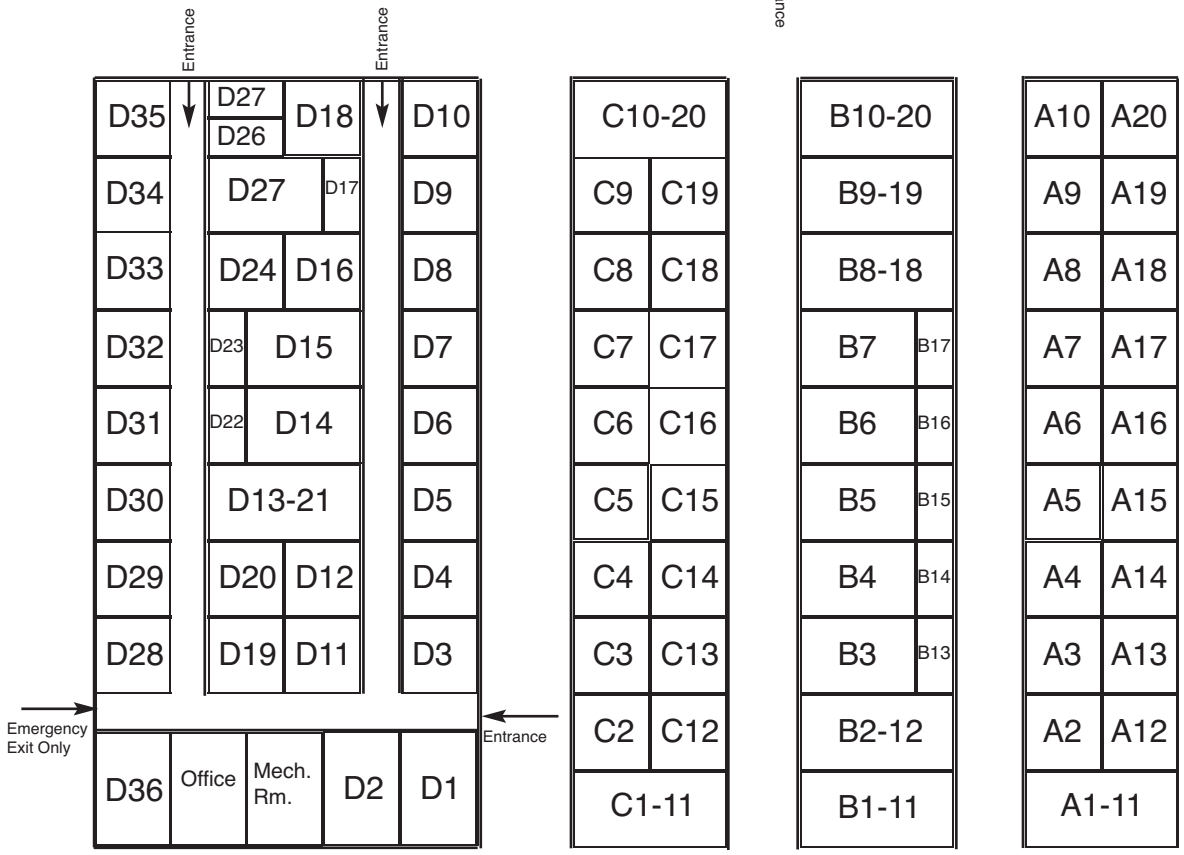

# NEIGHBORHOOD STORAGE FACILITY MAP

ENTRANCE GATE